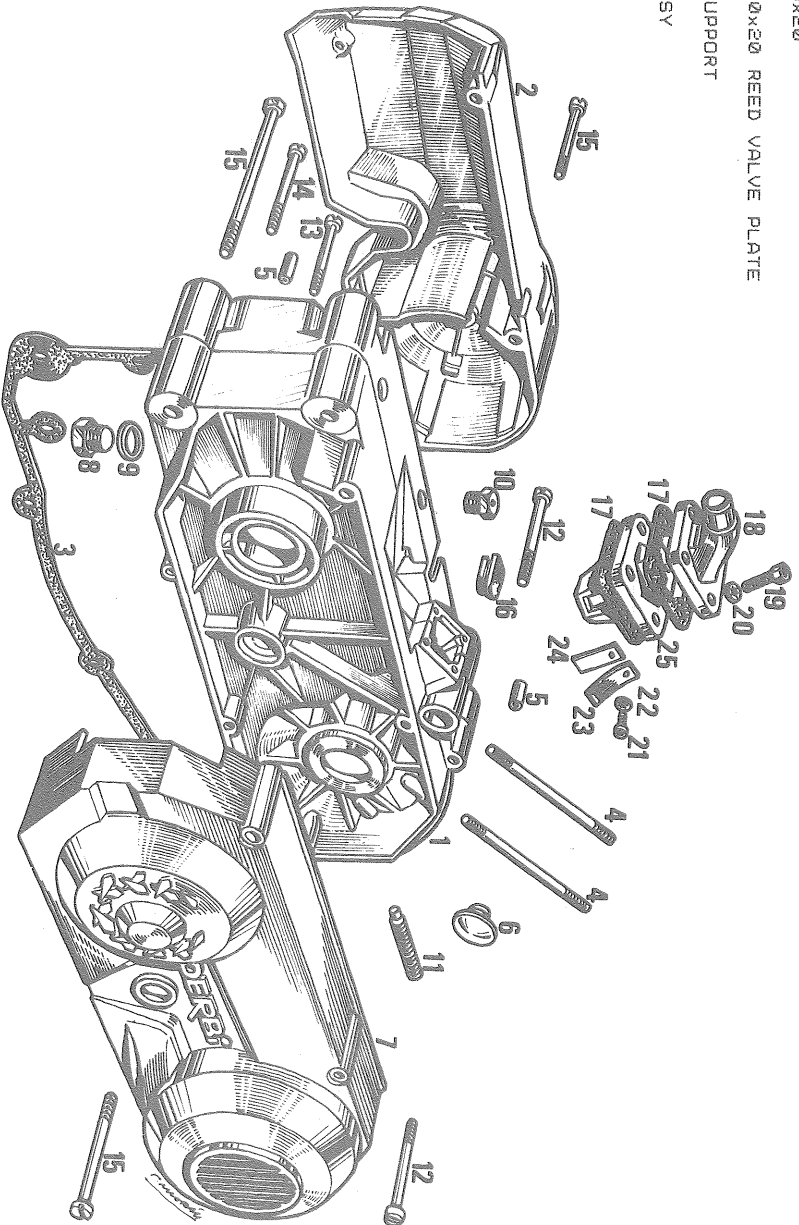

EXPORTERS/IMPORTERS/DISTRIBUTORS

Make: Derbi
 Model DS-50

Year 1987
 Section: Frame

Dwg. # 1

Fig.	Part Number	Description
01	OE01920601	White Chassis Assembly
02	OE01500781	Front Chassis Derbi Nameplate
03	OE01510321	Decal
04	-----	Not applicable
05	-----	Not applicable
06	OE00310011	Swingarm black
07	OE00810011	Centerstand
08	OE00810071	Centerstand pivot pin
09	OF00800081	Centerstand spring
10	0004322460	Centerstand rubber stop
11	0000023080	Self locking nut 8x125
12	0000031080	Machine flat washer 8mm
13	0008225270	hex head screw 8M-125x110
14	0000023100	Nut self locking 10M-1.5
15	0000031100	Machine flat washwer 10mm
16	OE03000271	Front engine mounting bolt
17	OE01500861	Sub fender flap

CYLINDER AND CRANKSHAFT GROUP (FREE VALVE ENGINE)

FIG. 9LD NEW NUMBER DESCRIPTION

FIG. 9LD	NEW NUMBER	DESCRIPTION
1	0A05040121	CYLINDER ASSY, COMPLETE
2	0A02500011	CYLINDER HEAD
3	0A02500021	GASKET, CYL. HEAD
4	0A02510571	GASKET, BASE .2mm THK.
5	0A12500041	GASKET, BASE 2mm THK
6	0A02530011	CONNECTING ROD
7	0A02520001	DECOMPRESSOR ASSY
8	0A047030400	CIRCLIP, DECOMP. SHAFT
9	0A02510041	SPRING, DECOMP
10	0A02500098	PISTON ASSY
11	0A02510101	PISTON RING SET STD.
12	0A02500118	PISTON RING SET STD.
13	0A02520118	PISTON RING SET STD.
14	0A02500128	PISTON PIN
15	0A02500138	CIRCLIP, PISTON PIN
16	0A02500171	BEARING, PISTON PIN
17	0A02510091	GASKET, DECOMP.
18	0A02500188	BEARING, LOWER CON ROD
19	0A02500198	CRANKPIN
20	0A02500141	CRANKSHAFT ASSY COMP.
21	0A057120300	BEARING, LH CRANK
22	0A057303	BEARING, RH CRANK
23	6125230	SEAL, CRANKSHAFT
24	7925290	NUT, SLEEVE CYL HD
25	6525530	WASHER, 10mm
26	8231050	BRACKET, DECOMP
27	8231110	LEVER, DECOMP. CYL. HD
28	8231120	ROLL PIN, DECOMP
29	0A04051000	SCREW, ALLEN 5mmx10
30	8231020	VALVE, DECOMP.