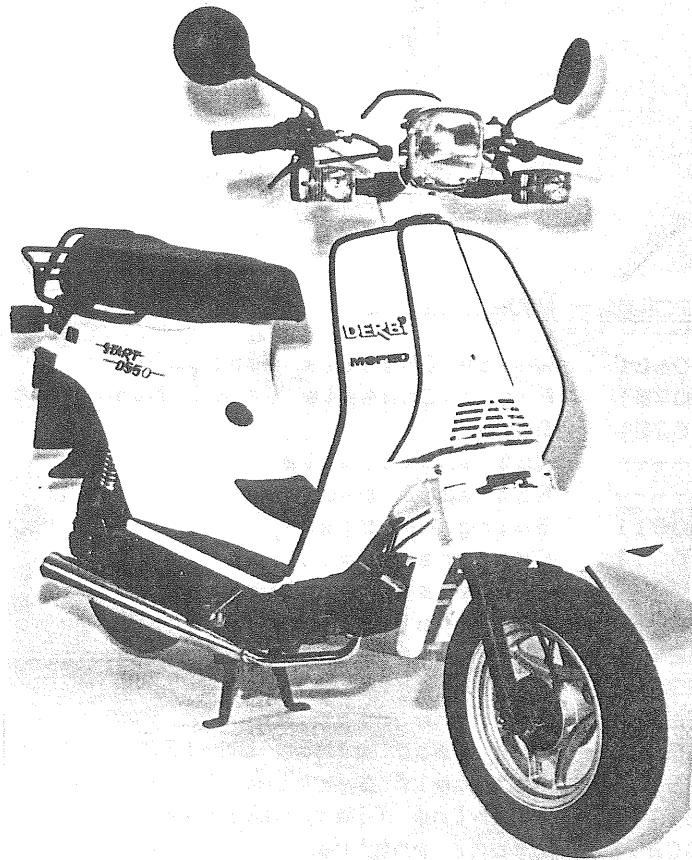

parts catalog

4/87 • CATALOG NO. F777048

EXPORTERS/IMPORTERS/DISTRIBUTORS