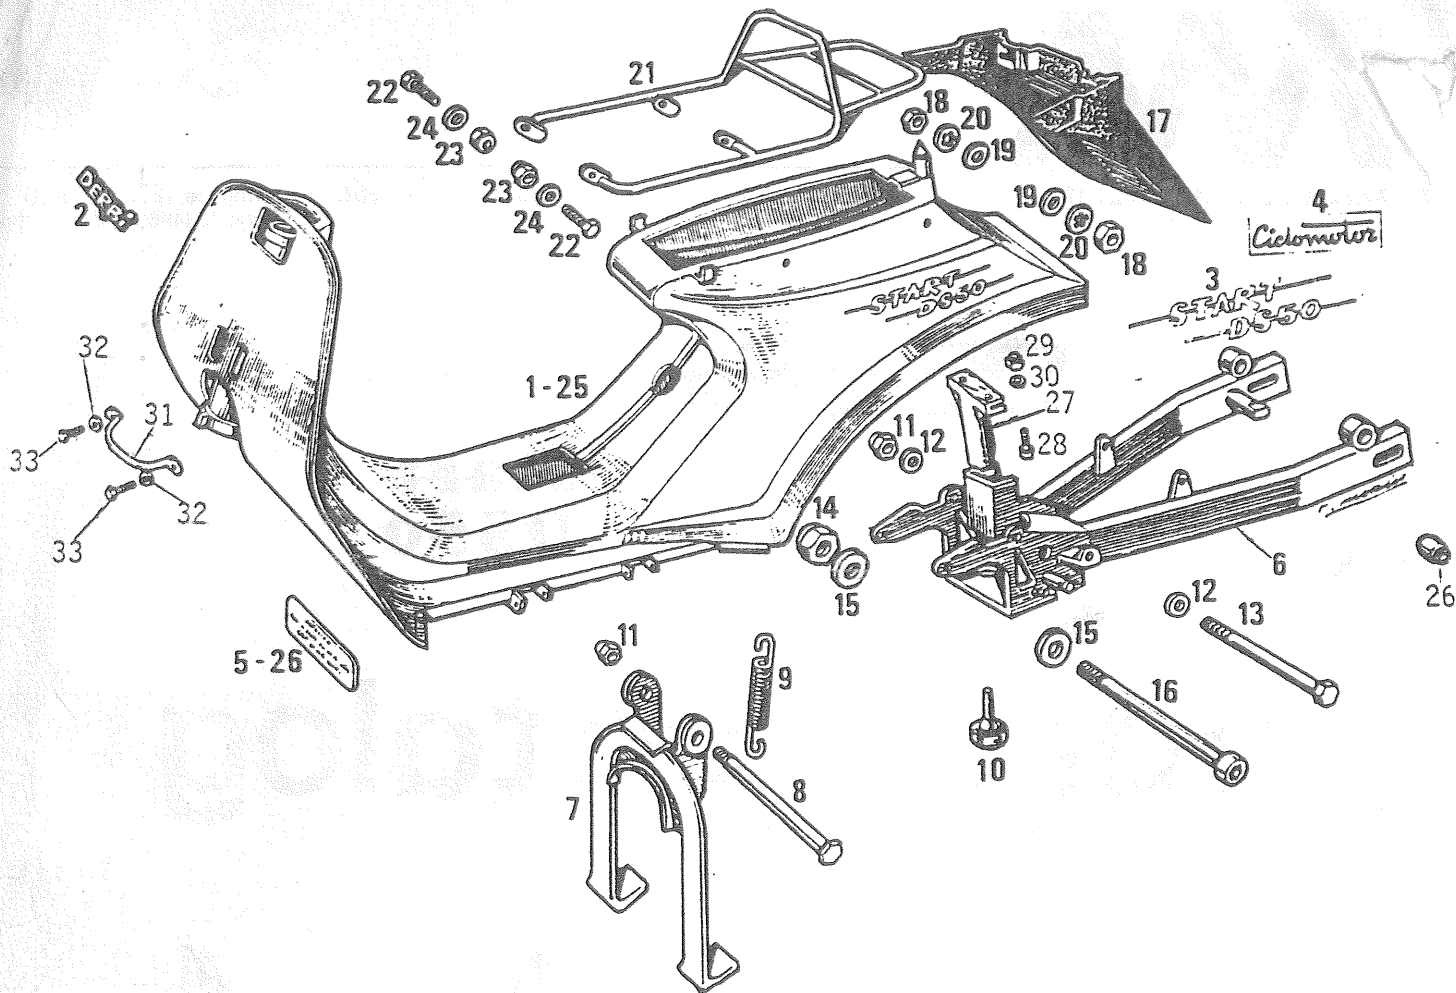

EXPORTERS/IMPORTERS/DISTRIBUTORS

Make: Derbi
 Model DS-50

Year 1987
 Section: Frame

Dwg. # 1

Fig.	Part Number	Description
01	OE01920601	White Chassis Assembly
02	OE01500781	Front Chassis Derbi Nameplate
03	OE01510321	Decal
04	-----	Not applicable
05	-----	Not applicable
06	OE00310011	Swingarm black
07	OE00810011	Centerstand
08	OE00810071	Centerstand pivot pin
09	OF00800081	Centerstand spring
10	0004322460	Centerstand rubber stop
11	0000023080	Self locking nut 8x125
12	0000031080	Machine flat washer 8mm
13	0008225270	hex head screw 8M-125x110
14	0000023100	Nut self locking 10M-1.5
15	0000031100	Machine flat washwer 10mm
16	OE03000271	Front engine mounting bolt
17	OE01500861	Sub fender flap

CYLINDER AND CRANKSHAFT GROUP (FREE VALVE ENGINE)

FIG. 9LD NEW NUMBER DESCRIPTION

FIG. 9LD	NEW NUMBER	DESCRIPTION
1	0A05040121	CYLINDER ASSY, COMPLETE
2	0A02500011	CYLINDER HEAD
3	0A02500021	GASKET, CYL. HEAD
4	0A02510571	GASKET, BASE .2mm THK.
5	0A12500041	GASKET, BASE 2mm THK
6	0A02530011	CONNECTING ROD
7	0A02520001	DECOMPRESSOR ASSY
8	0A047030400	CIRCLIP, DECOMP. SHAFT
9	0A02510041	SPRING, DECOMP
10	0A02500098	PISTON ASSY
11	0A02510101	PISTON RING SET STD.
12	0A02500118	PISTON RING SET STD.
13	0A02520118	PISTON RING SET STD.
14	0A02500128	PISTON PIN
15	0A02500138	CIRCLIP, PISTON PIN
16	0A02500171	BEARING, PISTON PIN
17	0A02510091	GASKET, DECOMP.
18	0A02500188	BEARING, LOWER CON ROD
19	0A02500198	CRANKPIN
20	0A02500141	CRANKSHAFT ASSY COMP.
21	0A057120300	BEARING, LH CRANK
22	0A057303	BEARING, RH CRANK
23	6125230	SEAL, CRANKSHAFT
24	7925290	NUT, SLEEVE CYL HD
25	6525530	WASHER, 10mm
26	8231050	BRACKET, DECOMP
27	8231110	LEVER, DECOMP. CYL. HD
28	8231120	ROLL PIN, DECOMP
29	0A04051000	SCREW, ALLEN 5mmx10
30	8231020	VALVE, DECOMP.